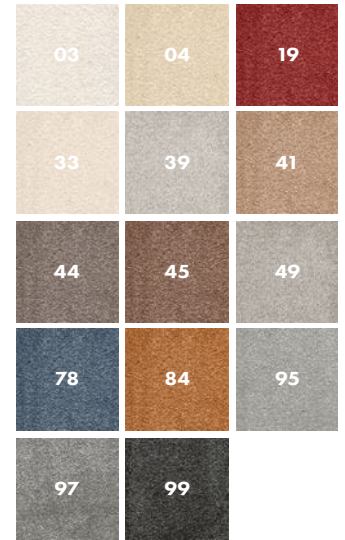

SENSUALITÉ®

SUPER SOFT CARPETS

SENSATION 78 - MOONLIGHT BLUE

SSNWT78

PROPERTY	DESCRIPTION
Widths (m)	4,0/5,0
Backing	FusionBac
Texture	Frisé
Pile composition	100% Polyamide (Nylon)
Aspect	Plain color/speckled
Pattern repeating every L*W (cm)	
Domestic use	Intensive: bedroom, guest room, living, dining, hobby, office, study, entrance, hallway, stairs
Commercial use	Light: hotel room, hotel suite
Pile height (mm)	10,0
Total height	12,5
Budget	-

AVAILABLE IN 14 COLOURS

SUITED FOR

01

ASSOCIATED WEAVERS

Weverijstraat 1, 9600 Ronse, Belgium

T +32 55 230 211 · E info@sensualite.eu · W www.sensualite.eu